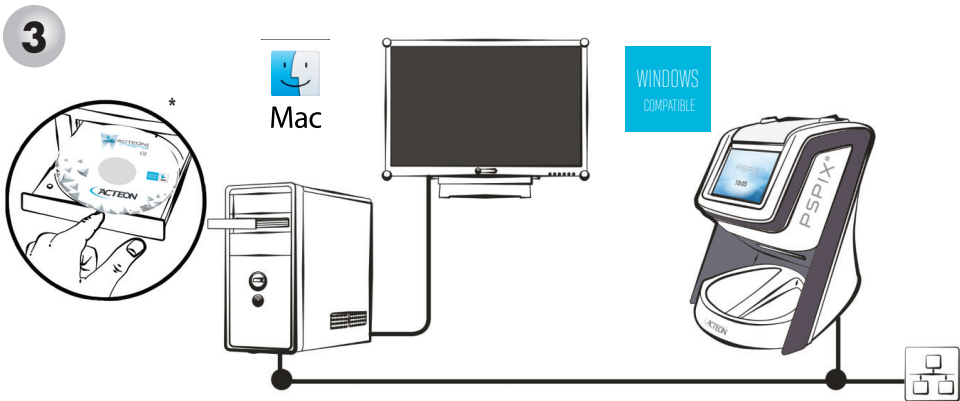

* ACTEON Imaging Suite, a software manufactured by de Götzen S.r.l. a company of ACTEON Group

4

5

6

7

8

9

10