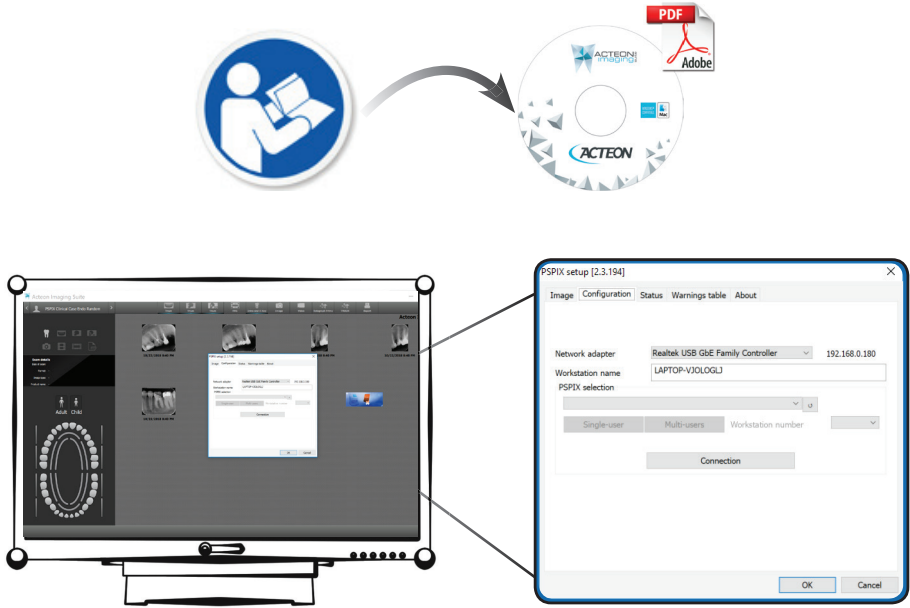

* ACTEON Imaging Suite, a software manufactured by de Götzen S.r.l. a company of ACTEON Group

4

5

6

7

8

9

10