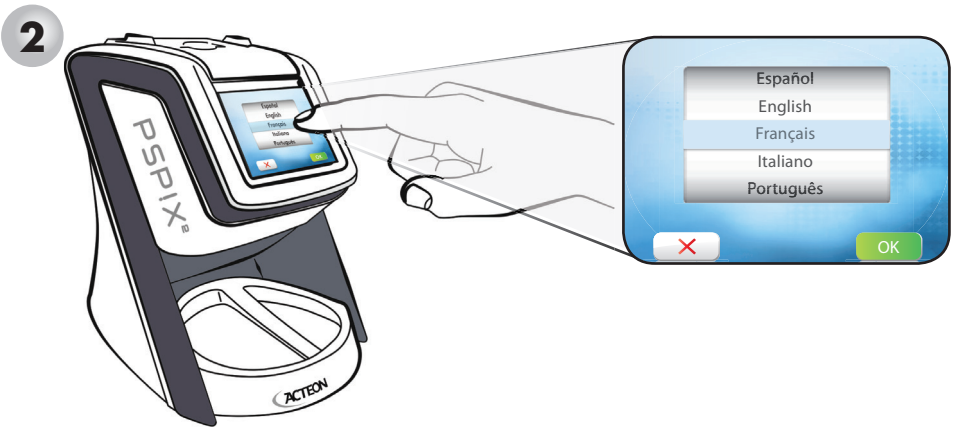

* ACTEON Imaging Suite, a software manufactured by de Götzen S.r.l. a company of ACTEON Group

4

5

6

7

8

9

10